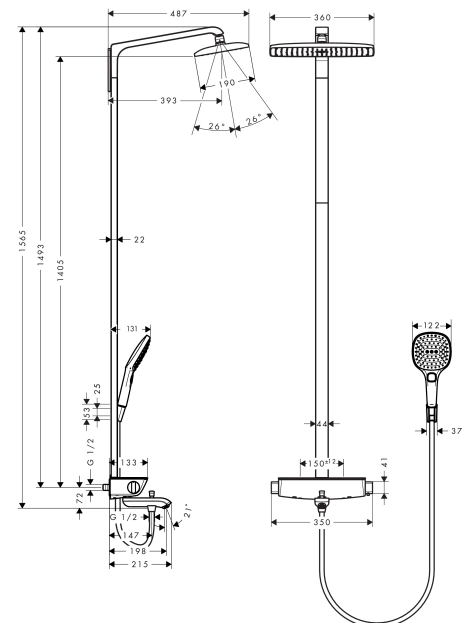

Raindance Select

Raindance Select E 360 1jet Showerpipe for bath tub

Surfaces: **white/chrome** Article Number: **27113400**

Description

product features

- overhead shower Raindance E 360 Air
- shower head size: 360 x 190 mm
- overhead shower angle adjustable
- spray type: RainAir (rain spray enriched with air)
- flow rate RainAir spray (at 0.3 MPa): 17 l/min
- operating pressure: min. 0.13 MPa/max. 1.0 MPa
- fully chrome-plated spray disc
- shower arm length: 380 mm
- thermostat Ecostat Select
- flow rate bath filler: 20 l/min
- with spacious shelf
- shelf finish: chrome or white
- safety lock at 40° C
- adjustable hot water limitation
- outlets controlled via turning handle
- installation type: exposed installation
- in case of installation on existing G 1/2 connections, adaptor no.02026000 must be used

consists of

- Porter'S shower holder (#28331XXX)
- Isiflex shower hose 1.60 m (#28276XXX)
- Raindance Select E 120 3jet hand shower (#26520XXX)

Technology

Product image

Scale drawing

Raindance Select

Raindance Select E 360 1jet Showerpipe for bath tub

Surfaces: **white/chrome** Article Number: **27113400**

Flowchart

Raindance Select

Raindance Select E 360 1jet Showerpipe for bath tub

Surfaces: **white/chrome** Article Number: **27113400**

Installation examples