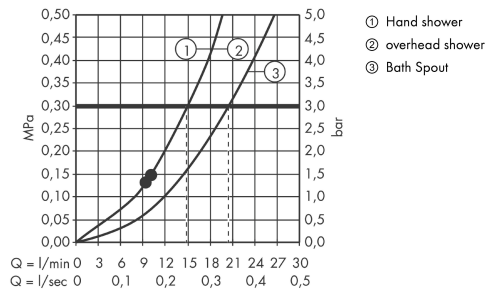

Raindance Select

Raindance Select E 360 1jet Showerpipe for bath tub

Surfaces: **white/chrome** Article Number: **27113400**

Flowchart